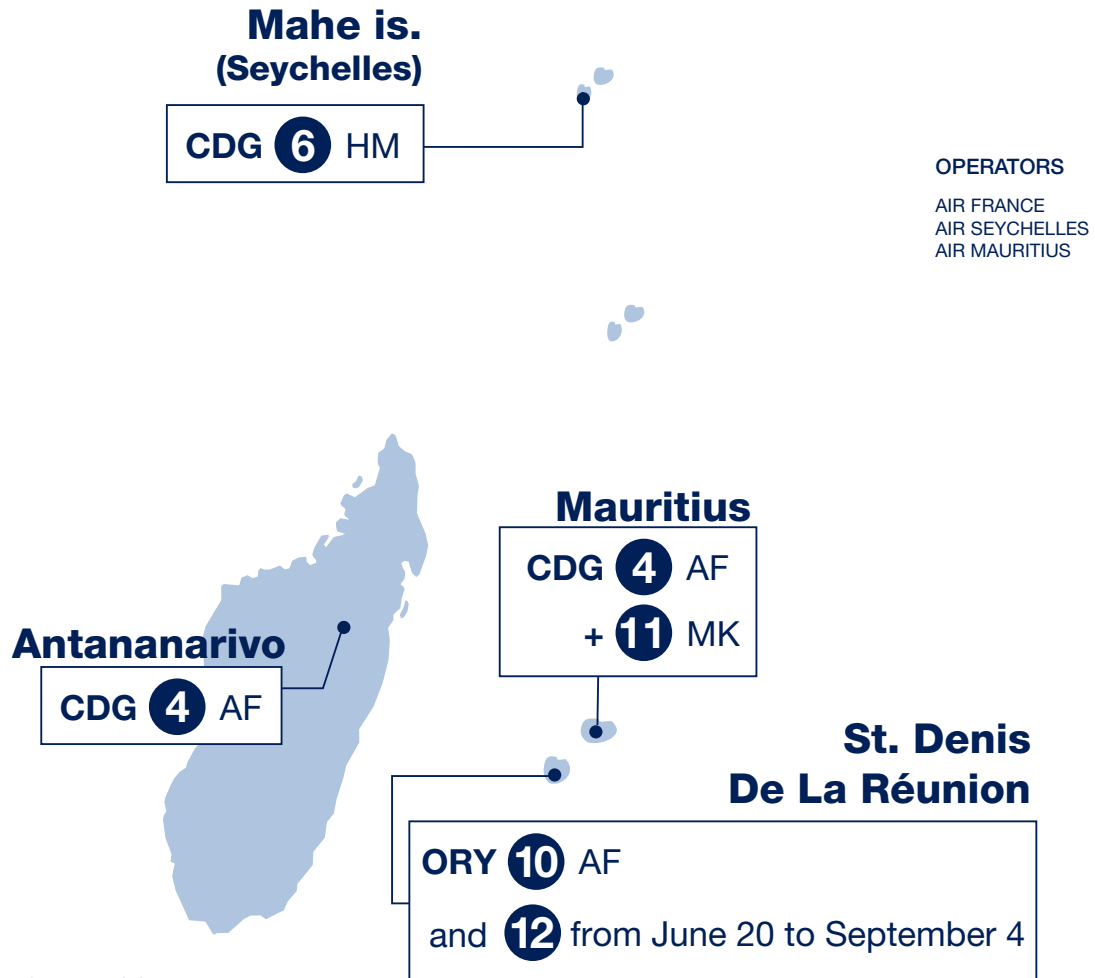

Indian Ocean - Summer 2011

7 **4** : Weekly frequencies

Evolutionary frequencies, week of reference: July 7, 2011

• Beyonds AF